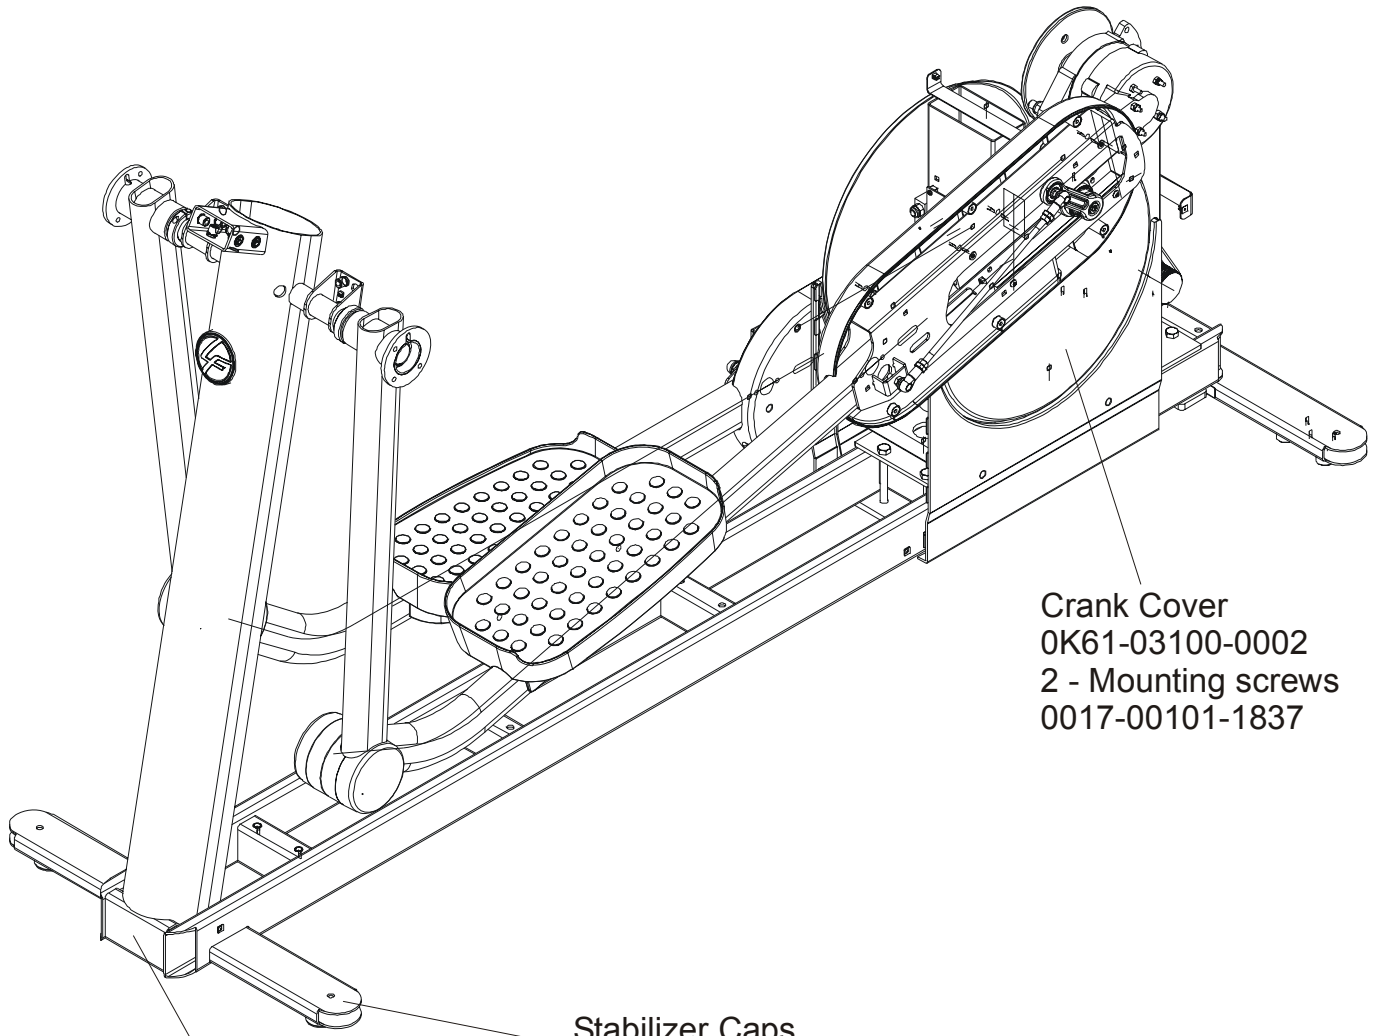

ARCTIC SILVER 95Xi
Crank Cover and Lower Caps

95X-0XXX-02
S/N ACJ100000 and up

Crank Cover
0K61-03100-0002
2 - Mounting screws
0017-00101-1837

Stabilizer Caps
4 - 0K62-01003-0000

Front frame Cap
0K62-01004-0000
Mounting Screws
(Located on front sides of Ladder Frame Cover)
2- 0017-00101-1795