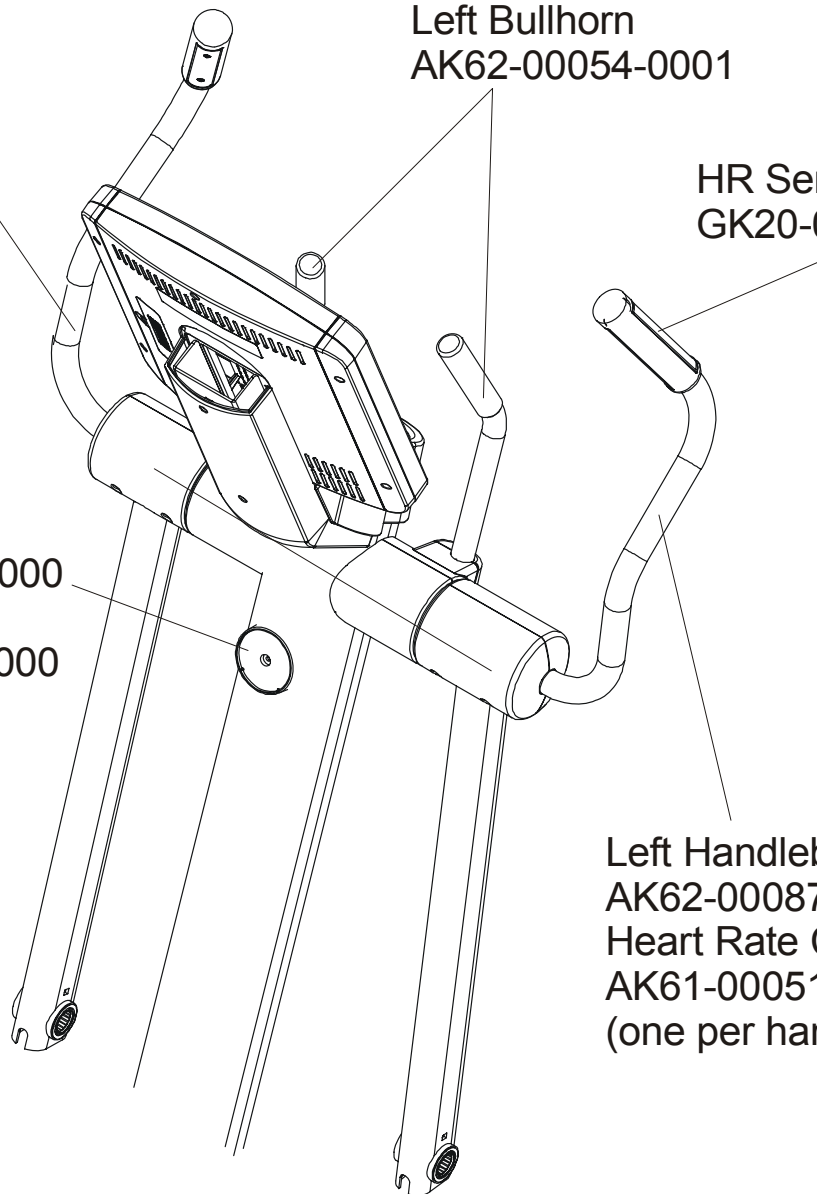

Right
Bullhorn Cover
0K62-01007-0001
Left
Bullhorn Cover
0K62-01008-0001

Right Inside
Deadshaft Cover
0K62-01010-0000
Left Inside
Deadshaft Cover
0K62-01011-0000
2-Front Inside
Deadshaft Cover
0K62-01009-0000

2-Outside Front
Deadshaft Cover
0K62-01013-0000
2-Outside Rear
Deadshaft Cover
0K62-01012-0000

ARCTIC SILVER 95Xi
Handlebars and Bullhorns

95X-0XXX-02
S/N ACJ100000 and up

Right Handlebar
AK62-00086-0000

*Right Bullhorn
AK62-00053-0001
Left Bullhorn
AK62-00054-0001

HR Sensor Kit
GK20-00002-0005

Medallion Bug
AK58-00245-0000
Bug Adaptor
0K62-01034-0000

Left Handlebar
AK62-00087-0000
Heart Rate Cable
AK61-00051-0001
(one per handlebar)

*Right Bullhorn Assembly consists of: AK62-00057-0001 Bullhorn,
0K62-01136-0000 Grip and 0K62-01199-0000 Gasket
Left Bullhorn Assembly consists of: AK62-00058-0001 Bullhorn,
0K62-01136-0000 Grip and 0K62-01199-0000 Gasket