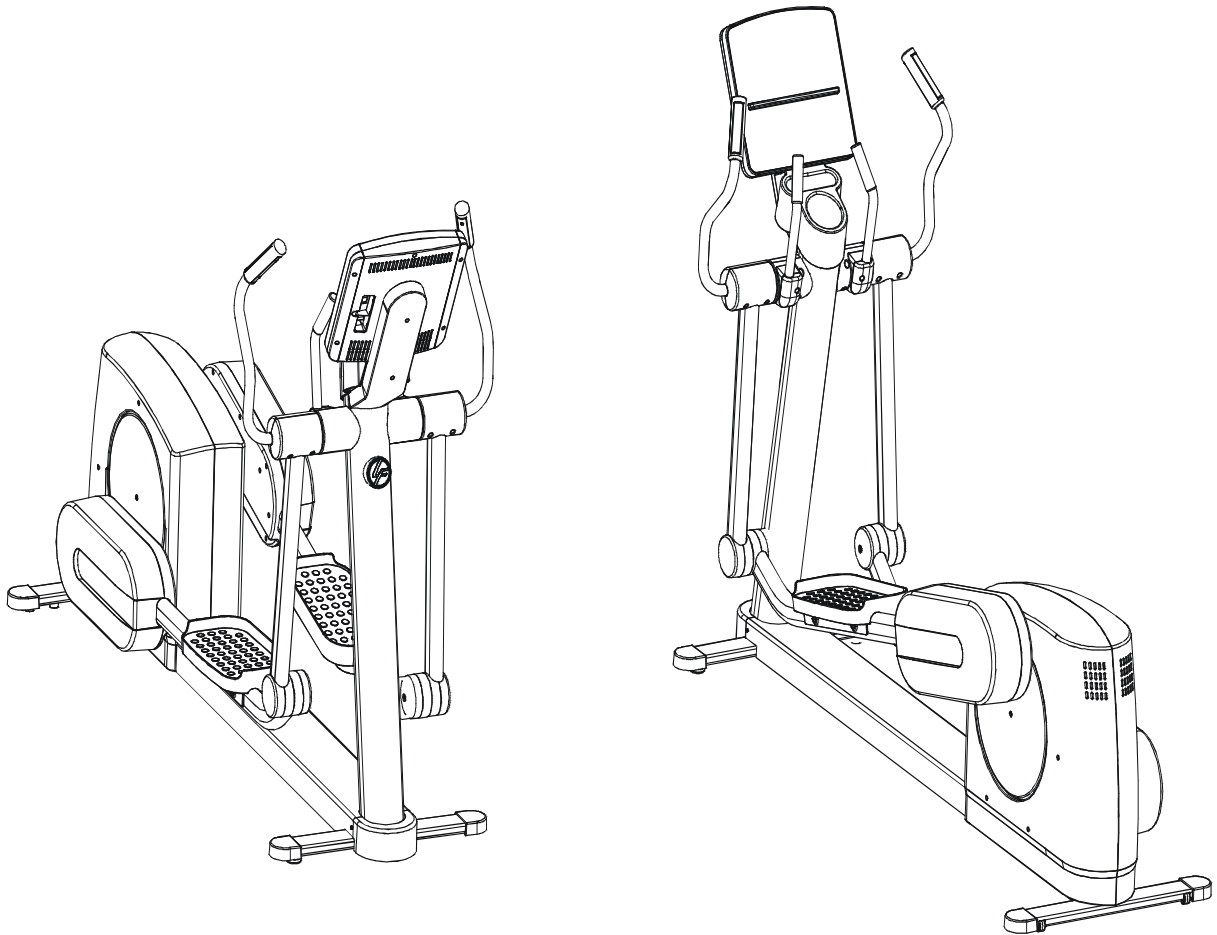

LifeFitness

ARCTIC SILVER CROSS TRAINER 95X-0XXX-02

Customer Support Services **PARTS MANUAL** rev. 11/10/05

OPERATION MANUAL	M051-00K62-A072
SERVICE MANUAL	M051-00K62-A060
TOUCH UP PAINT: SPRAY CAN .5 OZ BOTTLE W/APPLICATOR .33 OZ PEN	0017-00008-0204 0017-00008-0205 0017-00008-0206
CRANKSHAFT W/BEARINGS KIT	GK62-00002-0028
HARDWARE BAG	AK62-00152-0001

	Page
CONSOLE SUPPORT & DEADSHAFT COVERS	4
HANDLEBARS AND BULLHORNS	5
CONSOLE AND RELATED COMPONENTS	6
UPPER FRAME HARDWARE	7
ROCKER ARMS AND PEDAL LEVERS	8
CRANK COVER AND LOWER CAPS	9
LOWER FRAME SHROUDS AND HARDWARE.....	10
PEDAL LEVER COMPONENTS	11
DRIVE MODULE COMPONENTS AND MAIN CABLE	12
DRIVE MODULE HARDWARE	13
CABLES	14

Note: The 95Xi comes with both Telemetry and LifePulse Sensors.

ARCTIC SILVER 95Xi
Console Support & Deadshaft Covers

95X-0XXX-02
S/N ACJ100000 and up

Console Support
AK62-00123-0000
Console Support Cap
0K62-01030-0000
Console Support
Shroud
0K62-01023-0000