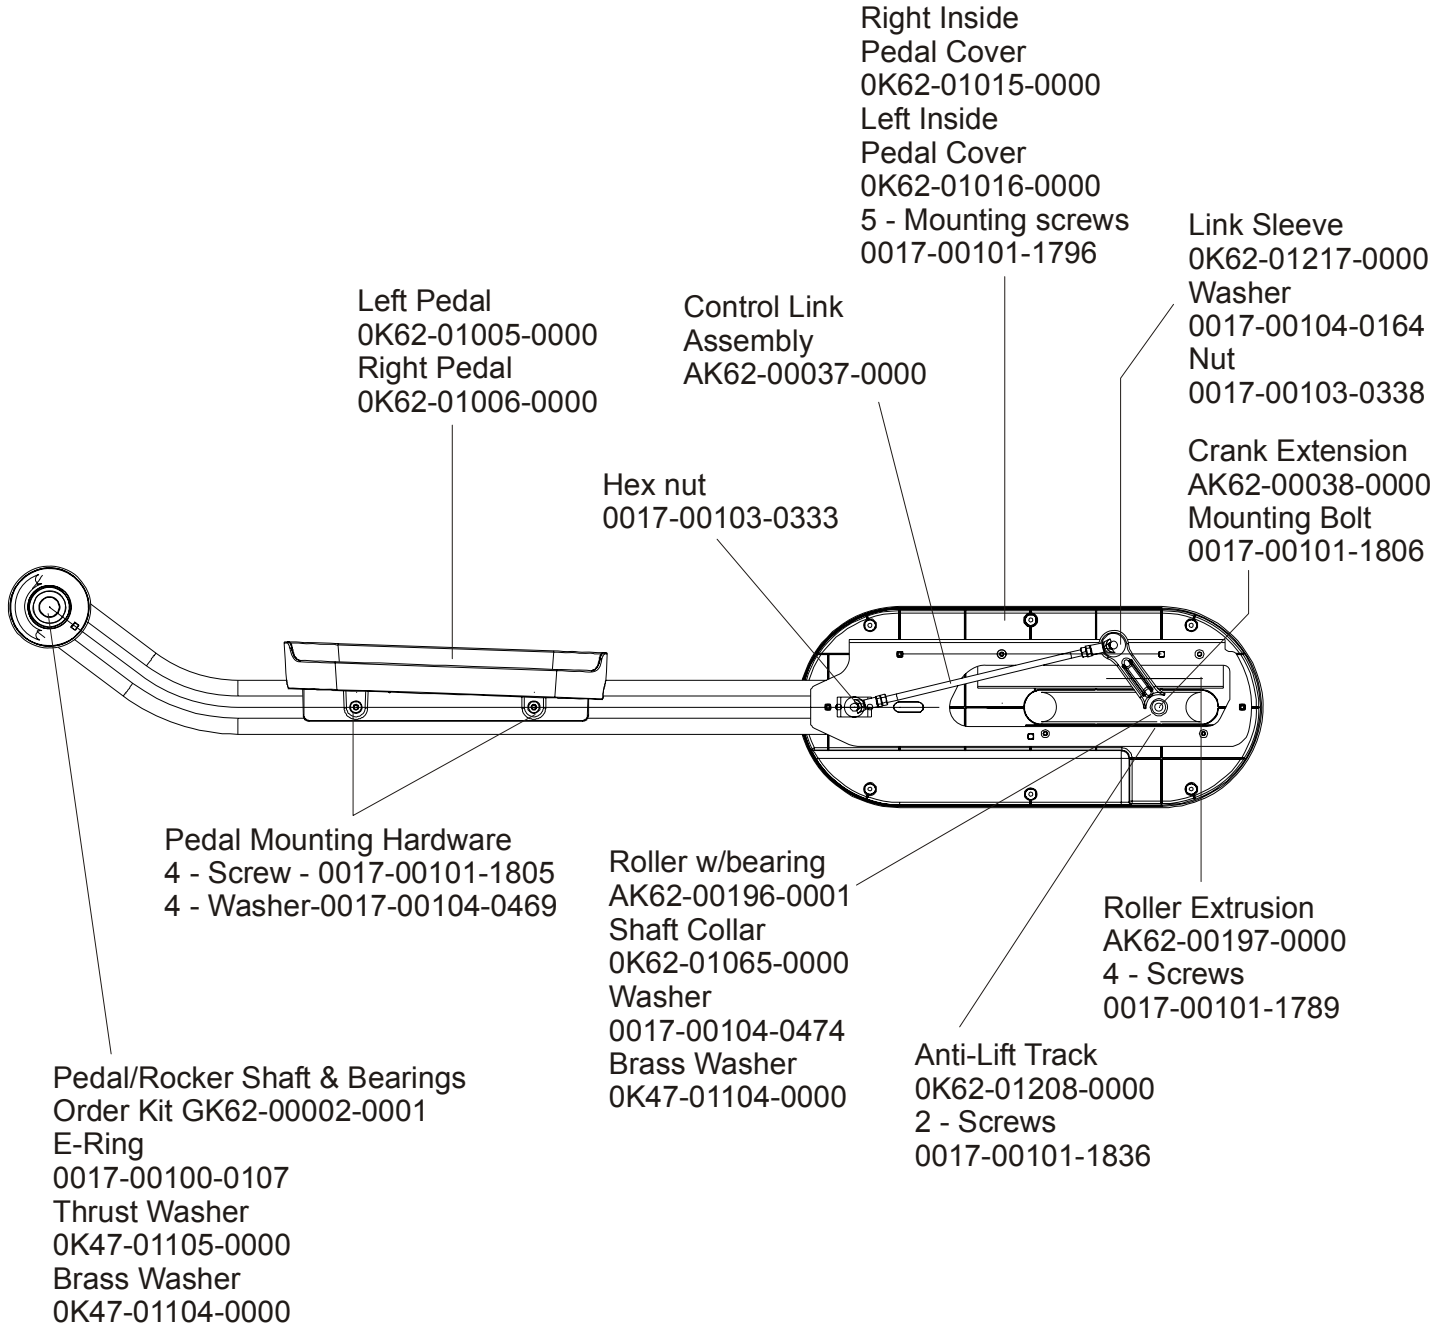

*Right Bullhorn Assembly consists of: AK62-00057-0001 Bullhorn,
0K62-01136-0000 Grip and 0K62-01199-0000 Gasket
Left Bullhorn Assembly consists of: AK62-00058-0001 Bullhorn,
0K62-01136-0000 Grip and 0K62-01199-0000 Gasket

ARCTIC SILVER 95Xi
Upper Frame Hardware

95X-0XXX-02
S/N ACJ100000 and up

Items Not Shown:

Accessory Tray	0K62-01022-0000
Mounting Screws (2)	0017-00101-1846

ARCTIC SILVER 95Xi
Rocker Arms & Pedal Levers

95X-0XXX-02
S/N ACJ100000 and up

ARCTIC SILVER 95Xi
Crank Cover and Lower Caps

95X-0XXX-02
S/N ACJ100000 and up

Crank Cover
0K61-03100-0002
2 - Mounting screws
0017-00101-1837

Stabilizer Caps
4 - 0K62-01003-0000

Front frame Cap
0K62-01004-0000
Mounting Screws
(Located on front sides of Ladder Frame Cover)
2- 0017-00101-1795

ARCTIC SILVER 95Xi
Lower Frame Shrouds & Hardware

95X-0XXX-02
S/N ACJ100000 and up

ARCTIC SILVER 95Xi
Pedal Lever Assembly Components

95X-0XXX-02
S/N ACJ100000 and up

ARCTIC SILVER 95Xi
Drive Module components