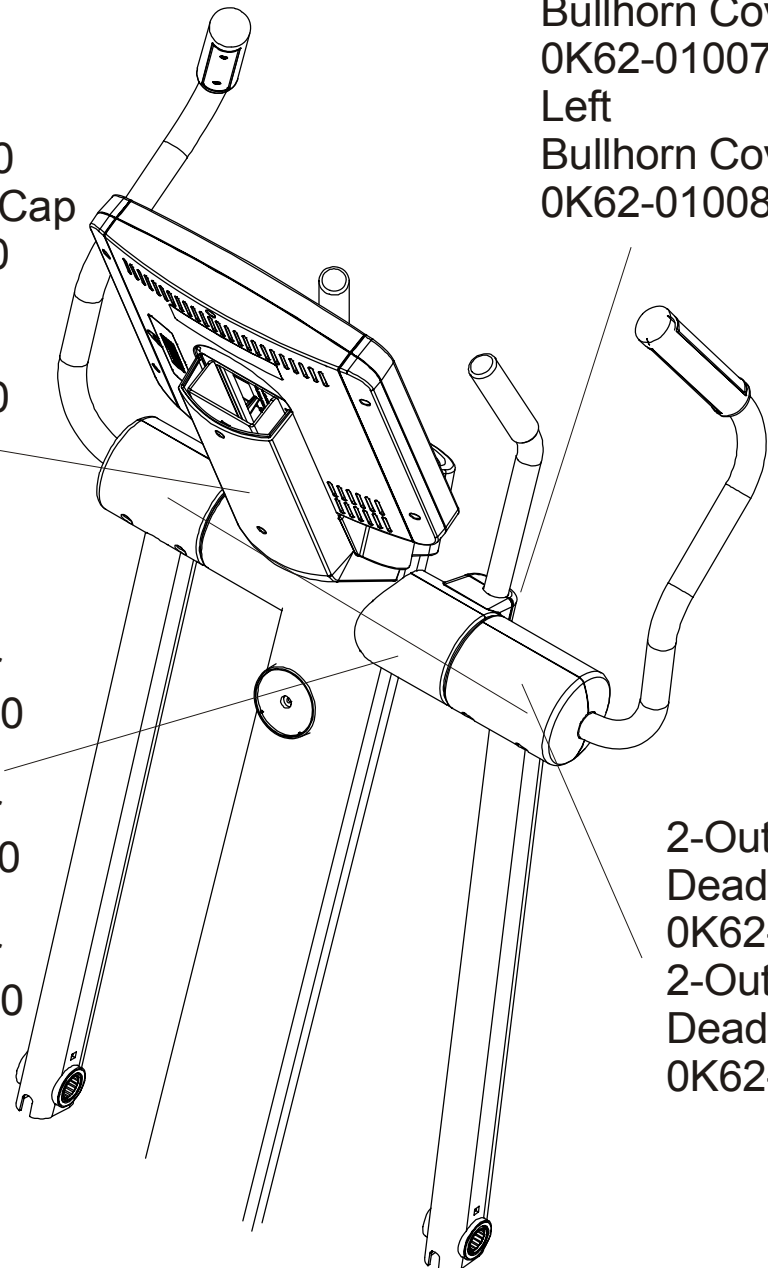

ARCTIC SILVER 95Xi
Console Support & Deadshaft Covers

95X-0XXX-02
S/N ACJ100000 and up

Console Support
AK62-00123-0000
Console Support Cap
0K62-01030-0000
Console Support
Shroud
0K62-01023-0000

Right
Bullhorn Cover
0K62-01007-0001
Left
Bullhorn Cover
0K62-01008-0001

Right Inside
Deadshaft Cover
0K62-01010-0000
Left Inside
Deadshaft Cover
0K62-01011-0000
2-Front Inside
Deadshaft Cover
0K62-01009-0000

2-Outside Front
Deadshaft Cover
0K62-01013-0000
2-Outside Rear
Deadshaft Cover
0K62-01012-0000