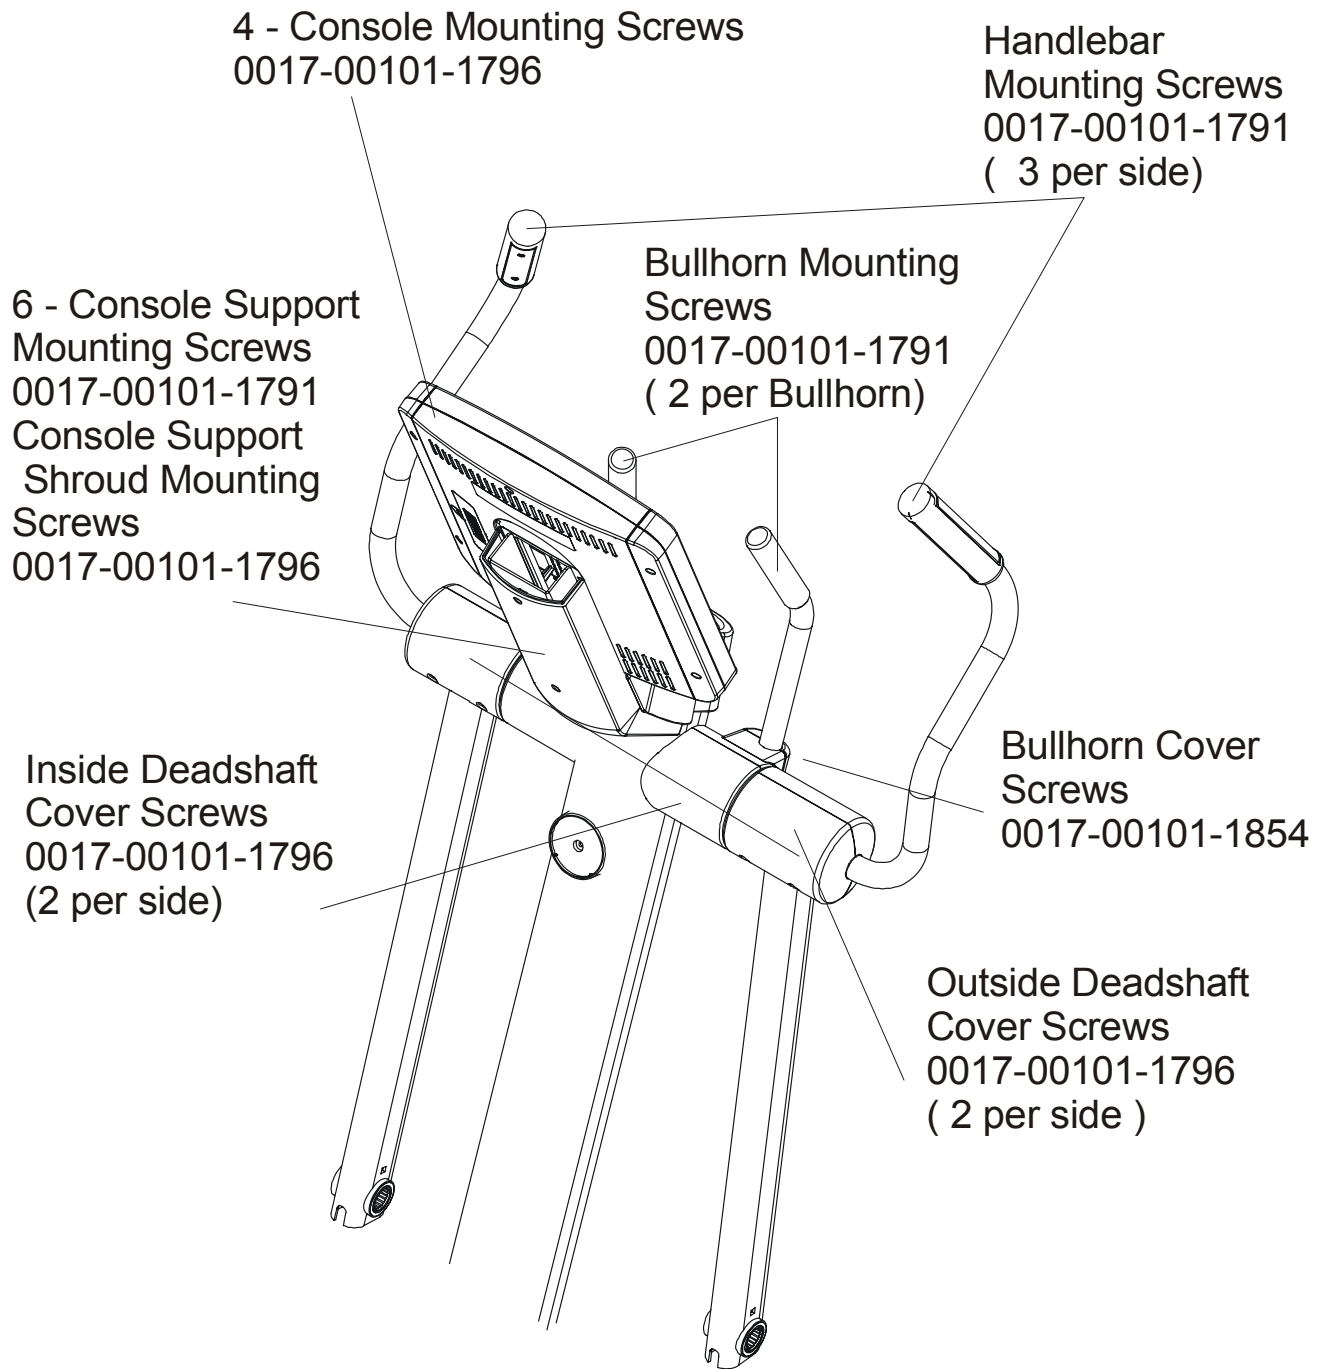

ARCTIC SILVER 95Xi
Upper Frame Hardware

95X-0XXX-02
S/N ACJ100000 and up

Items Not Shown:

Accessory Tray	0K62-01022-0000
Mounting Screws (2)	0017-00101-1846