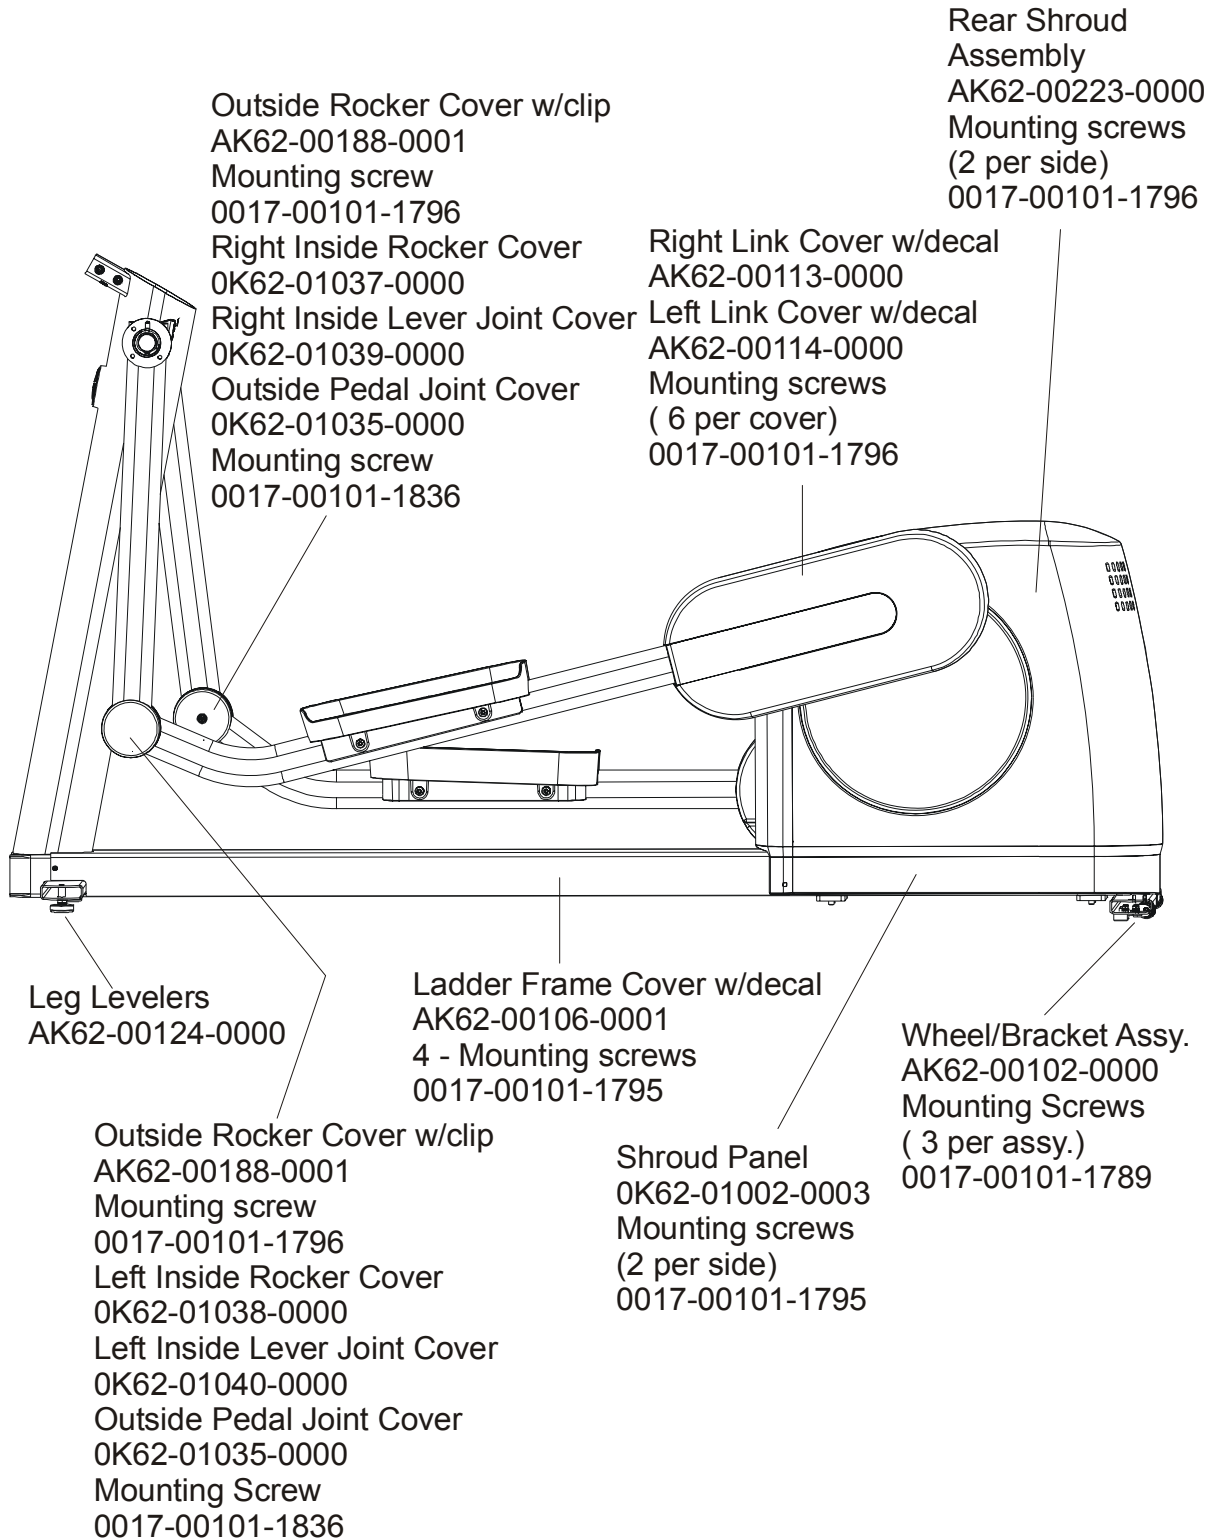

ARCTIC SILVER 95Xi
Lower Frame Shrouds & Hardware

95X-0XXX-02
S/N ACJ100000 and up